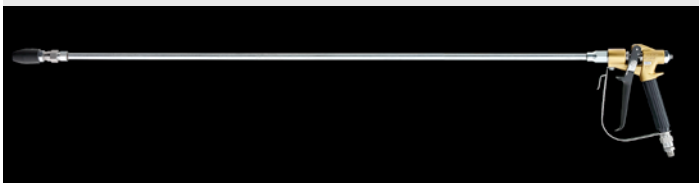

### HERKULES PROFESSIONAL PROFIT

TECHNISCHE DATEN	PROFIT Model 4233 RS/F	PROFESSIONAL Model 28023 RS/F	PROFESSIONAL Model 44032 RS/F	HERKULES Model 60036 RS/F
Order-No.:	0653802	0653799	0653796	0653791
Max. output at to strokes	1.6 ltr. / 0.4 gal	9.2 ltr. / 2.4 gal	18.3 ltr / 4.8 gal	33.0 ltr / 8.7 gal
Pressure Ratio	33:1	23:1	32:1	36:1
Output per cycle	27 cm <sup>3</sup>	153 cm <sup>3</sup>	306 cm <sup>3</sup>	550 cm <sup>3</sup>
Max. Input air pressure	8 bar / 116 psi	8 bar / 116 psi	8 bar / 116 psi	8 bar / 116 psi
Air Consumption at 30 strokes 7 bar / 101,5 psi	180 ltr.	780 ltr.	2100 ltr.	3570 ltr.
Weight	25 kg	100 kg	100 kg	190 kg
Max. operating pressure	264 bar / 3829 psi	184 bar / 2669 psi	256 bar / 3713 psi	288 bar / 4177 psi
Version	Stainless steel	Stainless steel	Stainless steel	Stainless steel
Cart	Equipped as standard	Equipped as standard	Equipped as standard	Equipped as standard

#### ACCESSORIES PACKET

High Pressure Hose

High Pressure Stainless steel lance consisting of:  
Airless gun, disc filter, gun extension