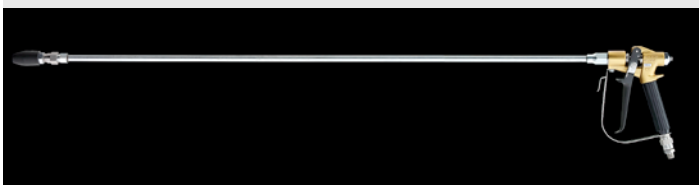

because it works

HIGH PRESSURE CLEANER

HERKULES
PROFESSIONAL
PROFIT

WIWA PROFIT 4233 RS/F

WIWA PROFESSIONAL 44032 RS/F

WIWA HERKULES 60036 RS/F

because it works

HIGH PRESSURE CLEANER

HERKULES PROFESSIONAL PROFIT

TECHNISCHE DATEN	PROFIT Model 4233 RS/F	PROFESSIONAL Model 28023 RS/F	PROFESSIONAL Model 44032 RS/F	HERKULES Model 60036 RS/F
Order-No.:	0653802	0653799	0653796	0653791
Max. output at to strokes	1.6 ltr. / 0.4 gal	9.2 ltr. / 2.4 gal	18.3 ltr / 4.8 gal	33.0 ltr / 8.7 gal
Pressure Ratio	33:1	23:1	32:1	36:1
Output per cycle	27 cm ³	153 cm ³	306 cm ³	550 cm ³
Max. Input air pressure	8 bar / 116 psi	8 bar / 116 psi	8 bar / 116 psi	8 bar / 116 psi
Air Consumption at 30 strokes 7 bar / 101,5 psi	180 ltr.	780 ltr.	2100 ltr.	3570 ltr.
Weight	25 kg	100 kg	100 kg	190 kg
Max. operating pressure	264 bar / 3829 psi	184 bar / 2669 psi	256 bar / 3713 psi	288 bar / 4177 psi
Version	Stainless steel	Stainless steel	Stainless steel	Stainless steel
Cart	Equipped as standard	Equipped as standard	Equipped as standard	Equipped as standard

ACCESSORIES PACKET

High Pressure Hose

High Pressure Stainless steel lance consisting of:
Airless gun, disc filter, gun extension

Accessory set 1 (0653793)

- Airless gun 500 D
- Disc filter M60
- Filter housing
- Gun extension
- Tip
- High pressure hose 15m/50 ft